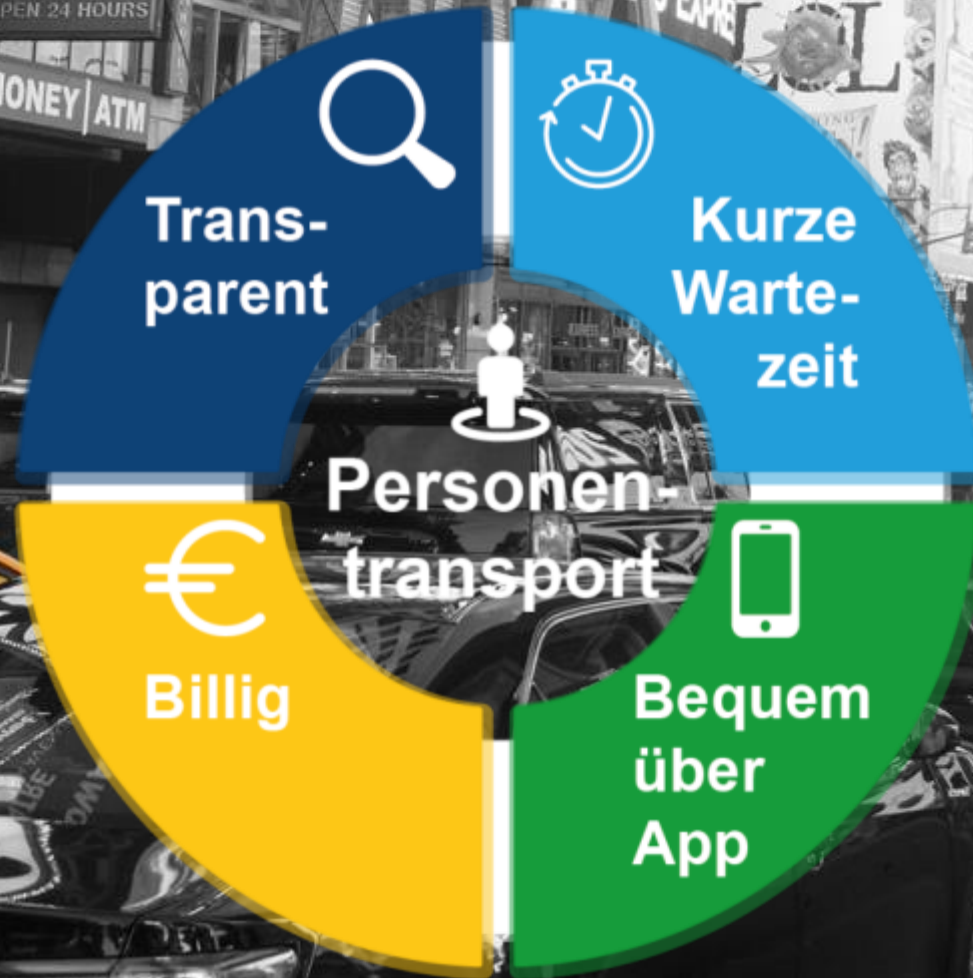

The image features a tall, modern glass skyscraper at dusk, with its interior lights glowing. In the foreground, a futuristic robot statue stands on a city street. To the left, a cluster of white digital icons, including gears, a Wi-Fi symbol, a bar chart, and a speech bubble, is overlaid on a blue background. A yellow banner is positioned across the middle of the image, containing text.

DIGITAL FORUM

Neue Wege

Jürgen Grimm, Leiter Software Solutions

1900

1913

2012

TAXI

TAXI

ASUS
WHY CAN ONE GET WHEN YOU DON'T WANT IT?

Goldberg's

SONY

2017

UBER

UBER

UBER

UBER

WHAT WE'VE
LEARNED...

BUSINESS MODEL DISRUPTION

Prinect macht es möglich.
**Integrieren Sie die Heidelberg
Versafire nahtlos in Ihren Workflow**

- Skalierbarer Workflow der sich Ihren Geschäftsbedürfnissen angepasst
- Hohe Produktivität und niedrige Komplexität