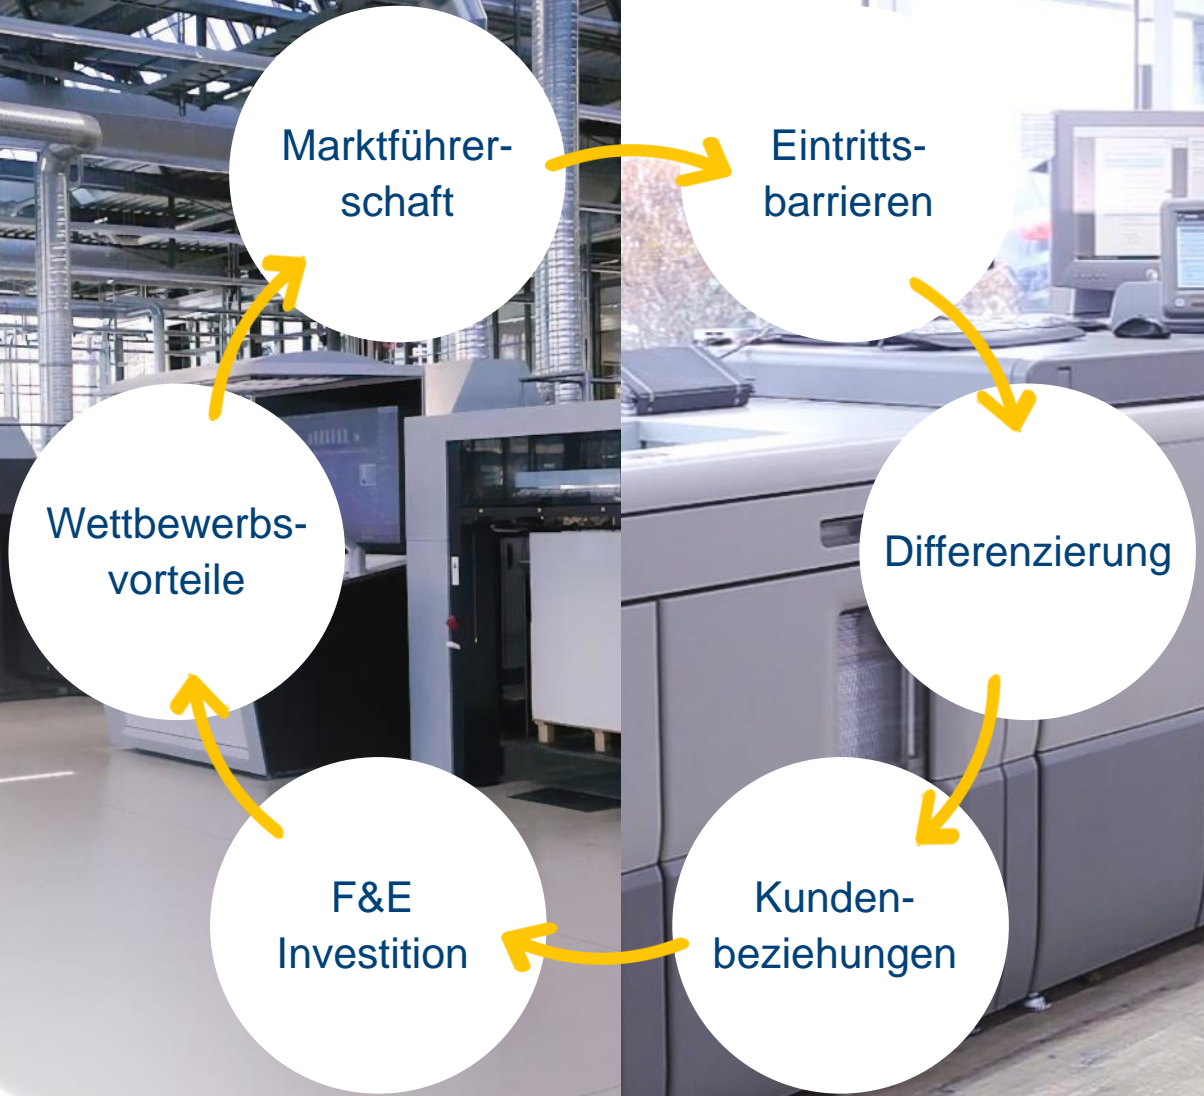

The image features a tall, modern glass skyscraper at dusk, with its interior lights glowing. In the foreground, a futuristic robot statue stands on a city street. To the left, a cluster of white digital icons, including gears, a Wi-Fi symbol, a bar chart, and a speech bubble, is overlaid on a blue background. A yellow banner is positioned across the middle of the image, containing text.

WHAT WE'VE
LEARNED...

BUSINESS MODEL DISRUPTION

Prinect macht es möglich.
**Integrieren Sie die Heidelberg
Versafire nahtlos in Ihren Workflow**

- Skalierbarer Workflow der sich Ihren Geschäftsbedürfnissen angepasst
- Hohe Produktivität und niedrige Komplexität